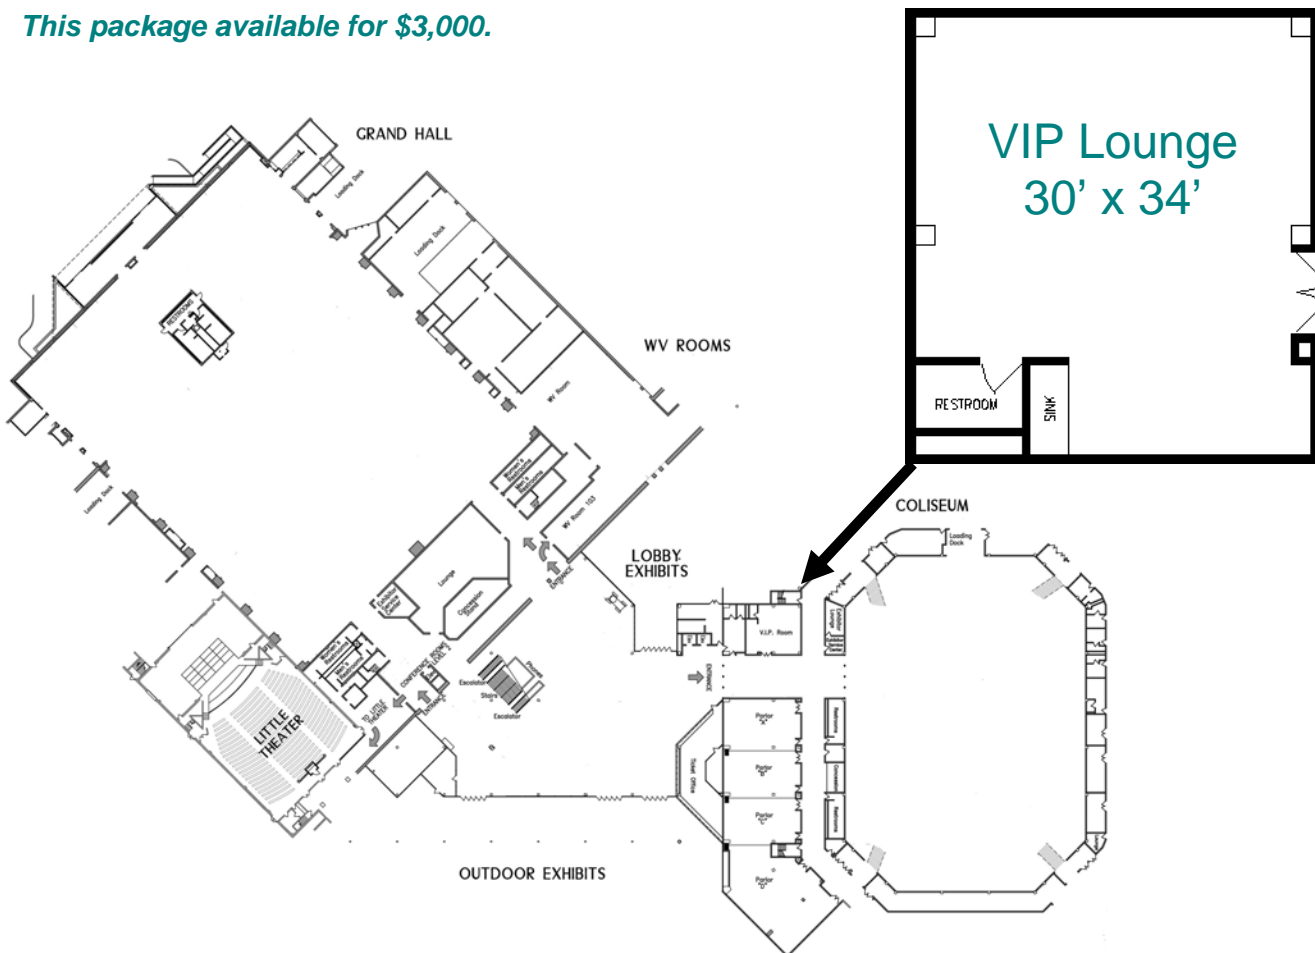

West Virginia Construction & Design Exposition

March 24 & 25, 2010

2114 Kanawha Boulevard, East
Charleston, West Virginia 25311
(304) 342-3976 FAX (304) 342-7469
expo@wvexpo.com

Unique Exhibit/Hospitality Opportunity at EXPO!

The VIP Room at the Charleston Civic Center offers you many marketing options for EXPO 2010.

The VIP Room is conveniently located off the high traffic hallway connecting the Civic Center Lobby exhibit area and the Coliseum exhibit area. Double entrance doors lead to a 1,020 square foot room that features a private bathroom, wet bar and pull down screen.

The VIP Room offers a unique opportunity for a large exhibit (equivalent to 10 standard exhibit booths) or combination of exhibits; hospitality/lounge; or seminars/demonstrations. There is also a wall area outside the entrance that can be used for signage.

Be creative and make the VIP Room your own unique space!

This package available for $3,000.

Call TODAY for availability! 304-342-2976